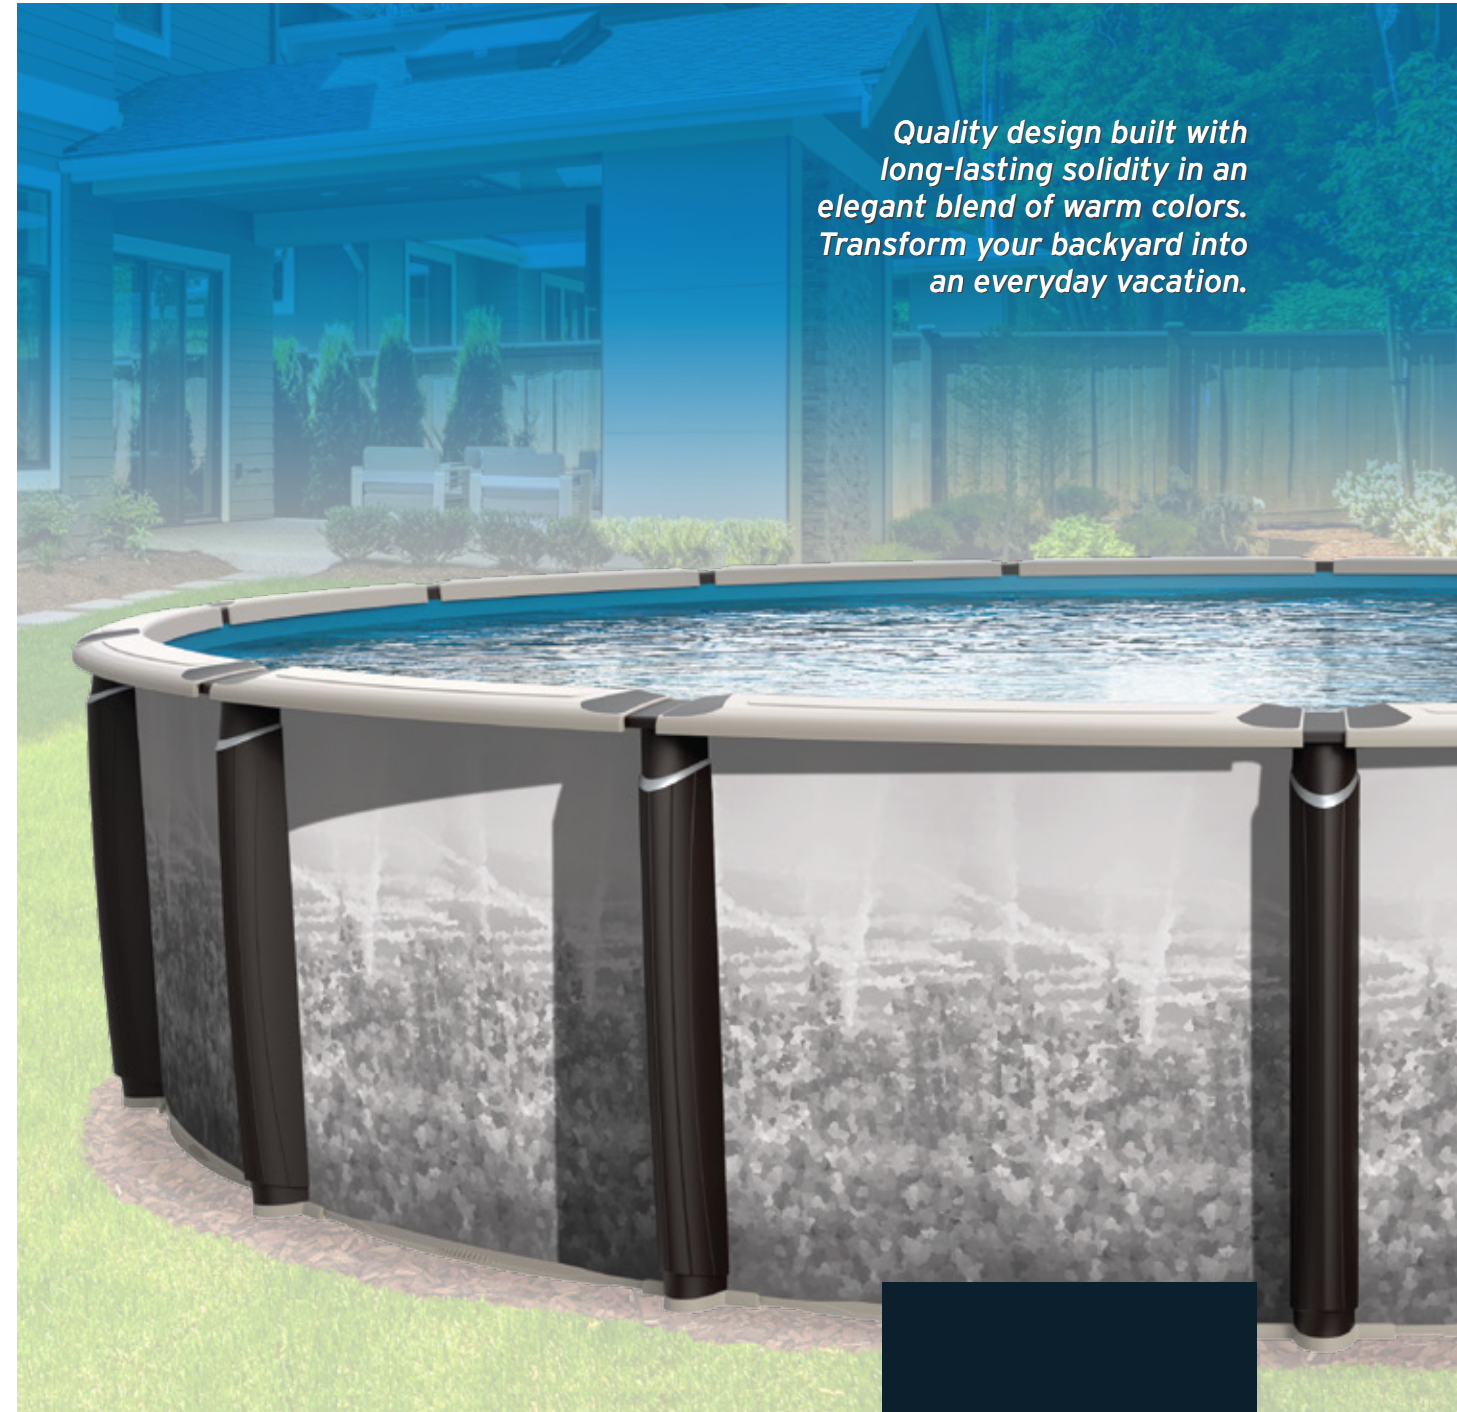

www.voguepools.com

The dimensions, weights, illustrations and other specifications are approximate. The company reserves the right to modify and/or discontinue without notification any feature in any pool model. Your above ground pool is designed to provide years of pleasure and safe family fun, so water safety practices should be strictly followed and enforced. Your pool contains shallow water, which makes diving or jumping unsafe. Diving or jumping into shallow water can lead to severe injury or death. Please observe the safety precautions that were provided to you when you purchased your above ground pool and conform to all local regulations. © Copyright 2021

PN 940011

PANACHE NEWLIGHT

Quality design built with long-lasting solidity in an elegant blend of warm colors. Transform your backyard into an everyday vacation.

12' | 15' | 18' | 21'
24' | 27' | 30' | 33'

12' x 19' | 12' x 23'
15' x 26' | 15' x 30'
18' x 33'

VOGUE

PANACHE *NEWLIGHT*

The Panache brings you innovative technology and incredible endurance that will win your heart as the ideal fusion of high technology and impeccable style. Resin injection molding is a revolutionary process that eliminates corrosion risks and guarantees long-term dependability. When it is hot outside, nothing beats swimming in the cool waters of the Panache!

Summer is a time to enjoy quality moments with your family and friends. Transform your backyard into your own summer paradise!

Features

- 8-inch injection-molded resin top ledges in champagne color
- Injection-molded resin uprights in chocolate color with a stylish metallic ring at the top
- Easy snap-in resin bottom plates for a smooth and quick installation into the uprights
- Compatible with salt-water systems
- Braceless Yard Extender System for oval pools - invisible lateral supports that you place in the ground